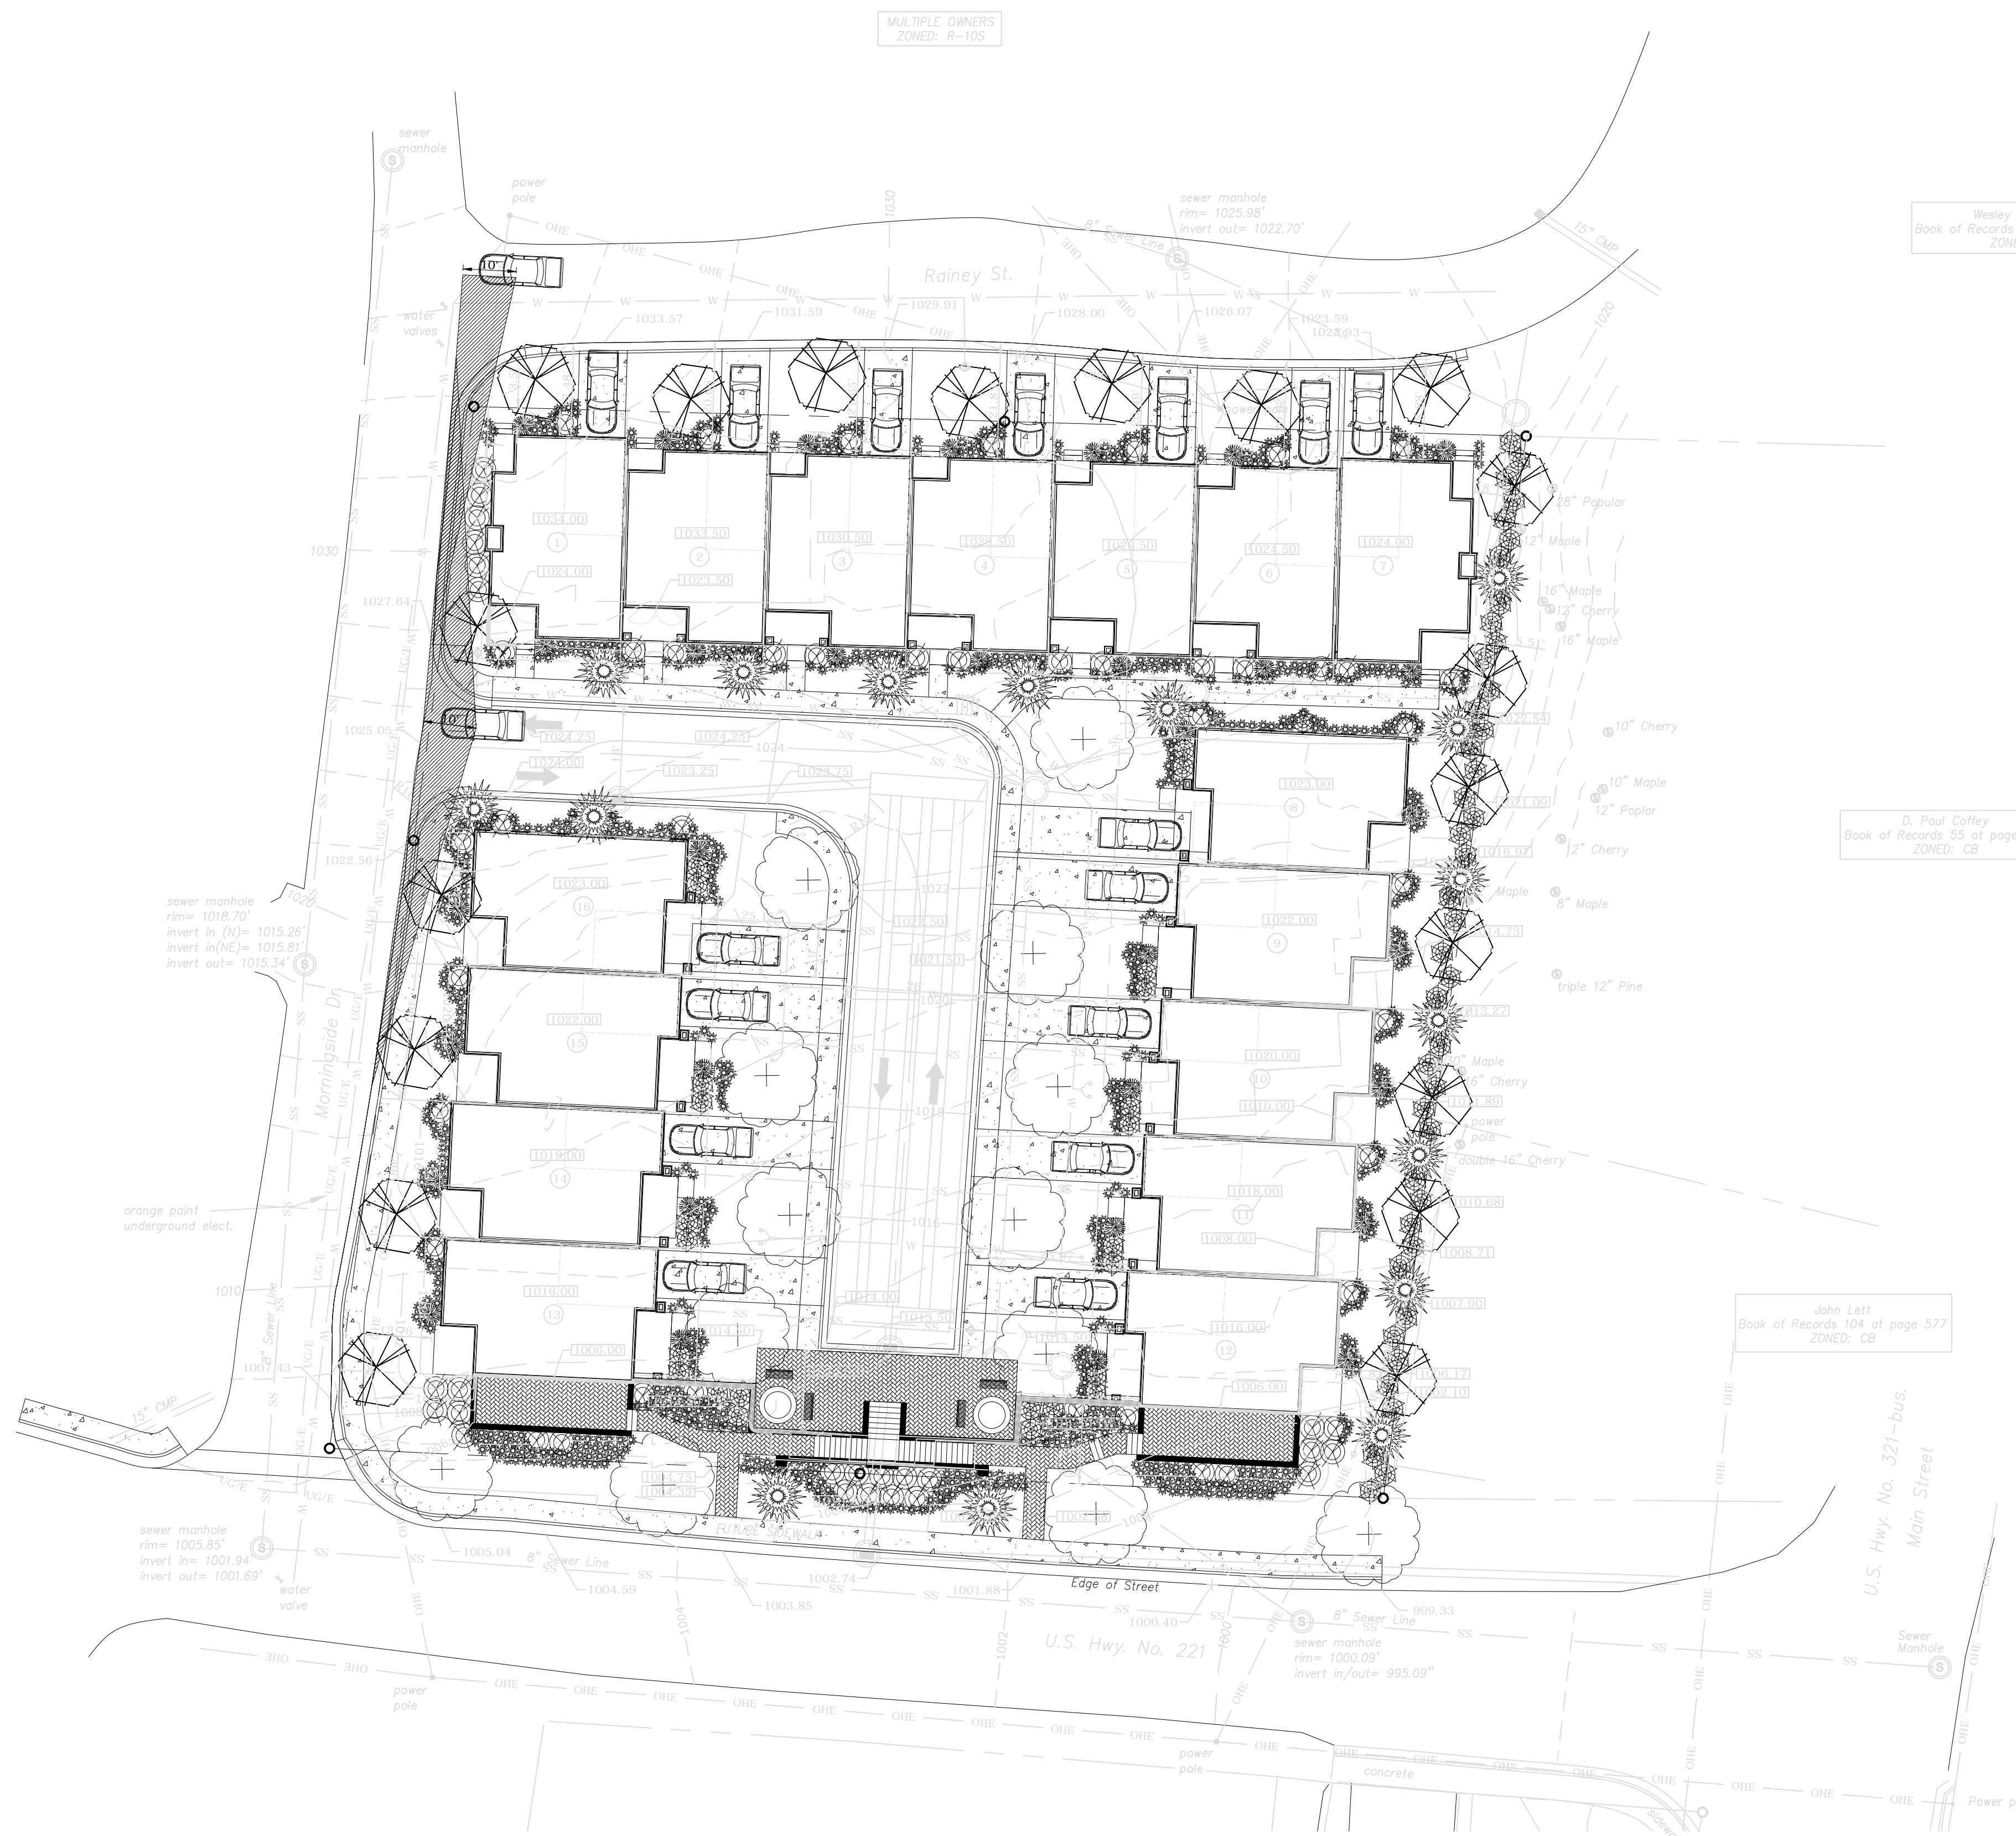

Morningside Preliminary Planting Plan Plant Legend

Symbol Qty Plant Type

-  13 Large Shade Tree
-  19 Small Ornamental Tree
-  66 Deciduous Shrub
-  16 Evergreen Tree
-  32 Pyramidal Evergreen Shrub
-  68 Evergreen Shrub
-  Perennial, Groundcover (Herbaceous 752 or Woody), or Ornamental Grass

PROJECT:

Morningside
A Blowing Rock Townhome Village

ADDRESS:

116 Morningside Dr.
Blowing Rock, NC

DEVELOPER:

2459 Wilkinson Blvd. Ste. 120
Charlotte, NC 28208

CONTACT: Mr. David Mitchell

LANDSCAPE ARCHITECT:

782 Little Laurel Rd Ext
Boone, NC 28607
828-264-4149
www.oelbergla.com

SEAL:

REVISIONS DATE

Respond to median elimination 4-14-17

PROJECT MANAGER: RNO

DRAWING BY: RNO

JURISDICTION: TOWN OF BLOWING ROCK

DATE: 02/06/17

SHEET TITLE:

**PRELIMINARY
LANDSCAPE PLAN**

SHEET NUMBER: L-1

SCALE: 1" = 20'
20 10 0 20 40
SCALE IN FEET

FILE NUMBER: Morningside TH

Know what's below
Call before you dig